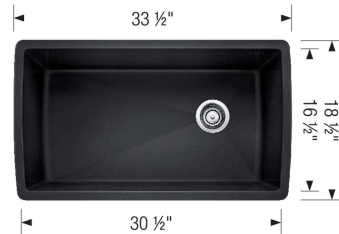

DIAMOND SUPER SINGLE SILGRANIT

Sink Specifications

Color	SKU
Cinder	441764
Truffle	441765
White	441767
Anthracite	441768
Biscuit	441769
Metallic Gray	441770
Café	441771
Concrete Gray	442752
Coal Black	442916

Design and Planning Tips

- Min cabinet size: 36 in
- Bowl depth: 9,5 in (240.0 mm)

What is included:

Installation instructions

Cut-out template

Limited Lifetime Warranty

Undermount installation only

Minimum cabinet size: 36"

Cut-out Dimensions:

Cut-out Length: 30.75"

Cut-out Width: 16.75"

Cut-out Below Counter Depth: 10.29"

Sink Bowl Dimensions:

Sink Bowl Length (left-to-right): 30.5"

Sink Bowl Width (front-to-back): 16.5"

Sink Bowl Depth: 9.5"